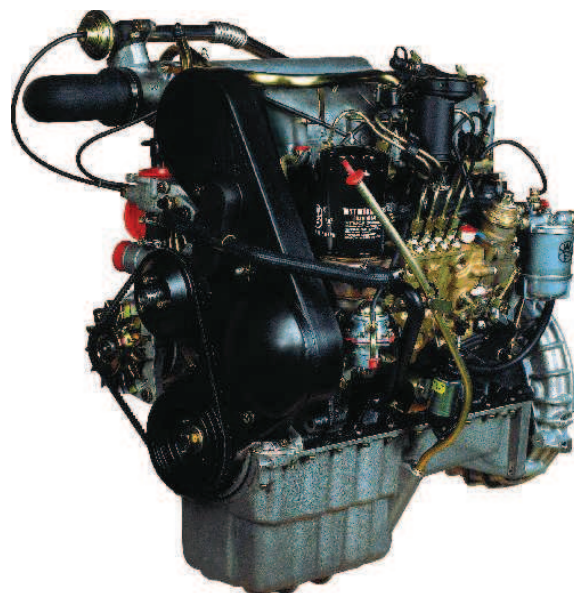

GRUPA GWARANT

FAMILY ENGINES 4CT90 AND 4CTi90

4CT90 Engine - our own design , 4-cylinder, 2.4 l engine with turbocharger, manufactured in the two following versions:

- Rated power of 66 kW at 4100 rpm, peak torque of 195 Nm at 2500 rpm, with in-line injection pump of MOTORPAL, that meets EURO 2 emission standards.

- Rated power of 75 kW at 4100 rpm, peak torque of 230 Nm at 2500 rpm, with distributor - type injection pump of BOSCH and charged air cooler (intercooler), that meets EURO 3 emission standards (without electronic control).

The Engines are use in the Light Duty vehicles:

- Lublin,
- Gazelle,
- UAZ,
- HONKER.

ANDORIA-MOT Sp. z o. o.

34-120 Andrychów ul. Krakowska 140

tel. +48 33 8762682, +48 33 8762728

fax +48 33 8753560

e-mail: andoria-mot@andoria-mot.com.pl

www.andoria-mot.com.pl