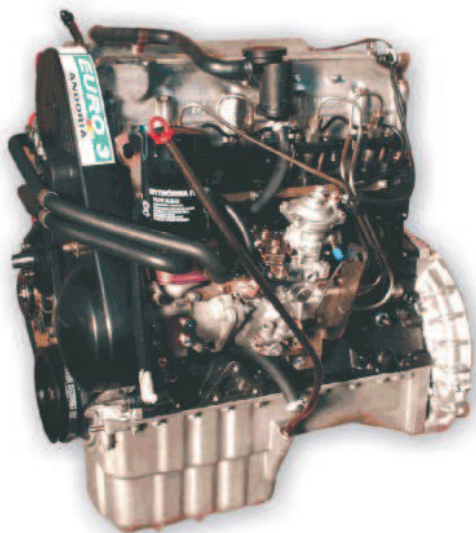

GRUPA GWARANT

FAMILY ENGINES 4CT90 AND 4CTi90

4CT90 Engine - our own design , 4-cylinder, 2.4 l engine with turbocharger, manufactured in the two following versions:

- Rated power of 66 kW at 4100 rpm, peak torque of 195 Nm at 2500 rpm, with in-line injection pump of MOTORPAL, that meets EURO 2 emission standards.

- Rated power of 75 kW at 4100 rpm, peak torque of 230 Nm at 2500 rpm, with distributor - type injection pump of BOSCH and charged air cooler (intercooler), that meets EURO 3 emission standards (without electronic control).

The Engines are use in the Light Duty vehicles:

- Lublin,
- Gazelle,
- UAZ,
- HONKER.

ANDORIA-MOT Sp. z o. o.

34-120 Andrychów ul. Krakowska 140

tel. +48 33 8762682, +48 33 8762728

fax +48 33 8753560

e-mail: andoria-mot@andoria-mot.com.pl

www.andoria-mot.com.pl